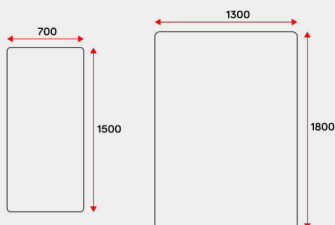

Optional Extras

Stabilising Mesh Set (suitable for foam mattresses only)

Used to stabilise equipment on bed during sleep.
Includes 2x mesh sheets; 1 bottom, 1 top

Cot Bed Size
7150-7011-C00

Single Bed Size
7150-7012-S00