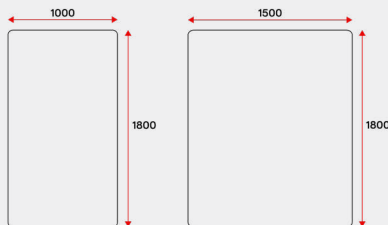

Optional Extras

Stabilising Mesh Set (suitable for foam mattresses only)

Used to stabilise equipment on bed during sleep.
Includes 2x mesh sheets; 1 bottom, 1 top

Cot Bed Size
7150-7011-C00

Single Bed Size
7150-7012-S00