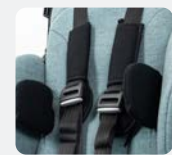

Duro Stroller

Whether navigating city footpaths or the outdoors terrain, Duro is a stable stroller solution with a great range of support and positioning accessories that will enable you to embrace the outdoors.

Configurable rehab stroller for everyday challenges

Extremely agile with **great manoeuvring** due to compact mobility base

Adjustable back angle

2 options for seat angle

Adjustable knee angle

Generous **growth capacity** provides long-term use for growing users

Individually customisable to suit requirements, with proven accessories from the **BINGO Evo Stroller**

Very stable stroller option

Super compact folding makes the Duro easy to transport and stow in the boot of your car!

Reclining back support means you can relax back in the Duro when being out and about gets tiring!

Colour options: *(Upholstery must be selected in addition to Stroller)*

Turquoise
Size 1:
2780-8801-349
Size 2:
2780-8802-349

Black
Size 1:
2780-8801-346
Size 2:
2780-8802-346

ACCESSORIES

Standard package includes: hip supports, swivel front wheels, flip-up foot support, soft accessory bag, tie-down kit and retainer for accessories.

Head Support Pads
1: 2880-4471-346
2: 2880-4472-346

Therapy Tray
1: 2880-7111-000
2-3: 2880-7112-000
Infill: 2880-7180-000

Occipital Head Support Spacer: 2010-4110-099
Wipe Down: 2010-4110-209

Std Lateral Head Support Spacer: 2010-4210-099
Wipe Down: 2010-4210-209

Std Lateral Trunk Support
1: 2880-3010-346
2: 2880-3020-346
3: 2880-3030-346

Spex Broad Lateral Supports: 2880-3008-310
Spex Teardrop Lateral Supports: 2880-3008-500

Spex Centrepoint Harness
XS: 1409-6660-017
S: 3780-4301-009

5-Point Harness: 2880-6511-346

Canopy
Size 1: 2780-7501-346
Size 2: 2780-7502-346